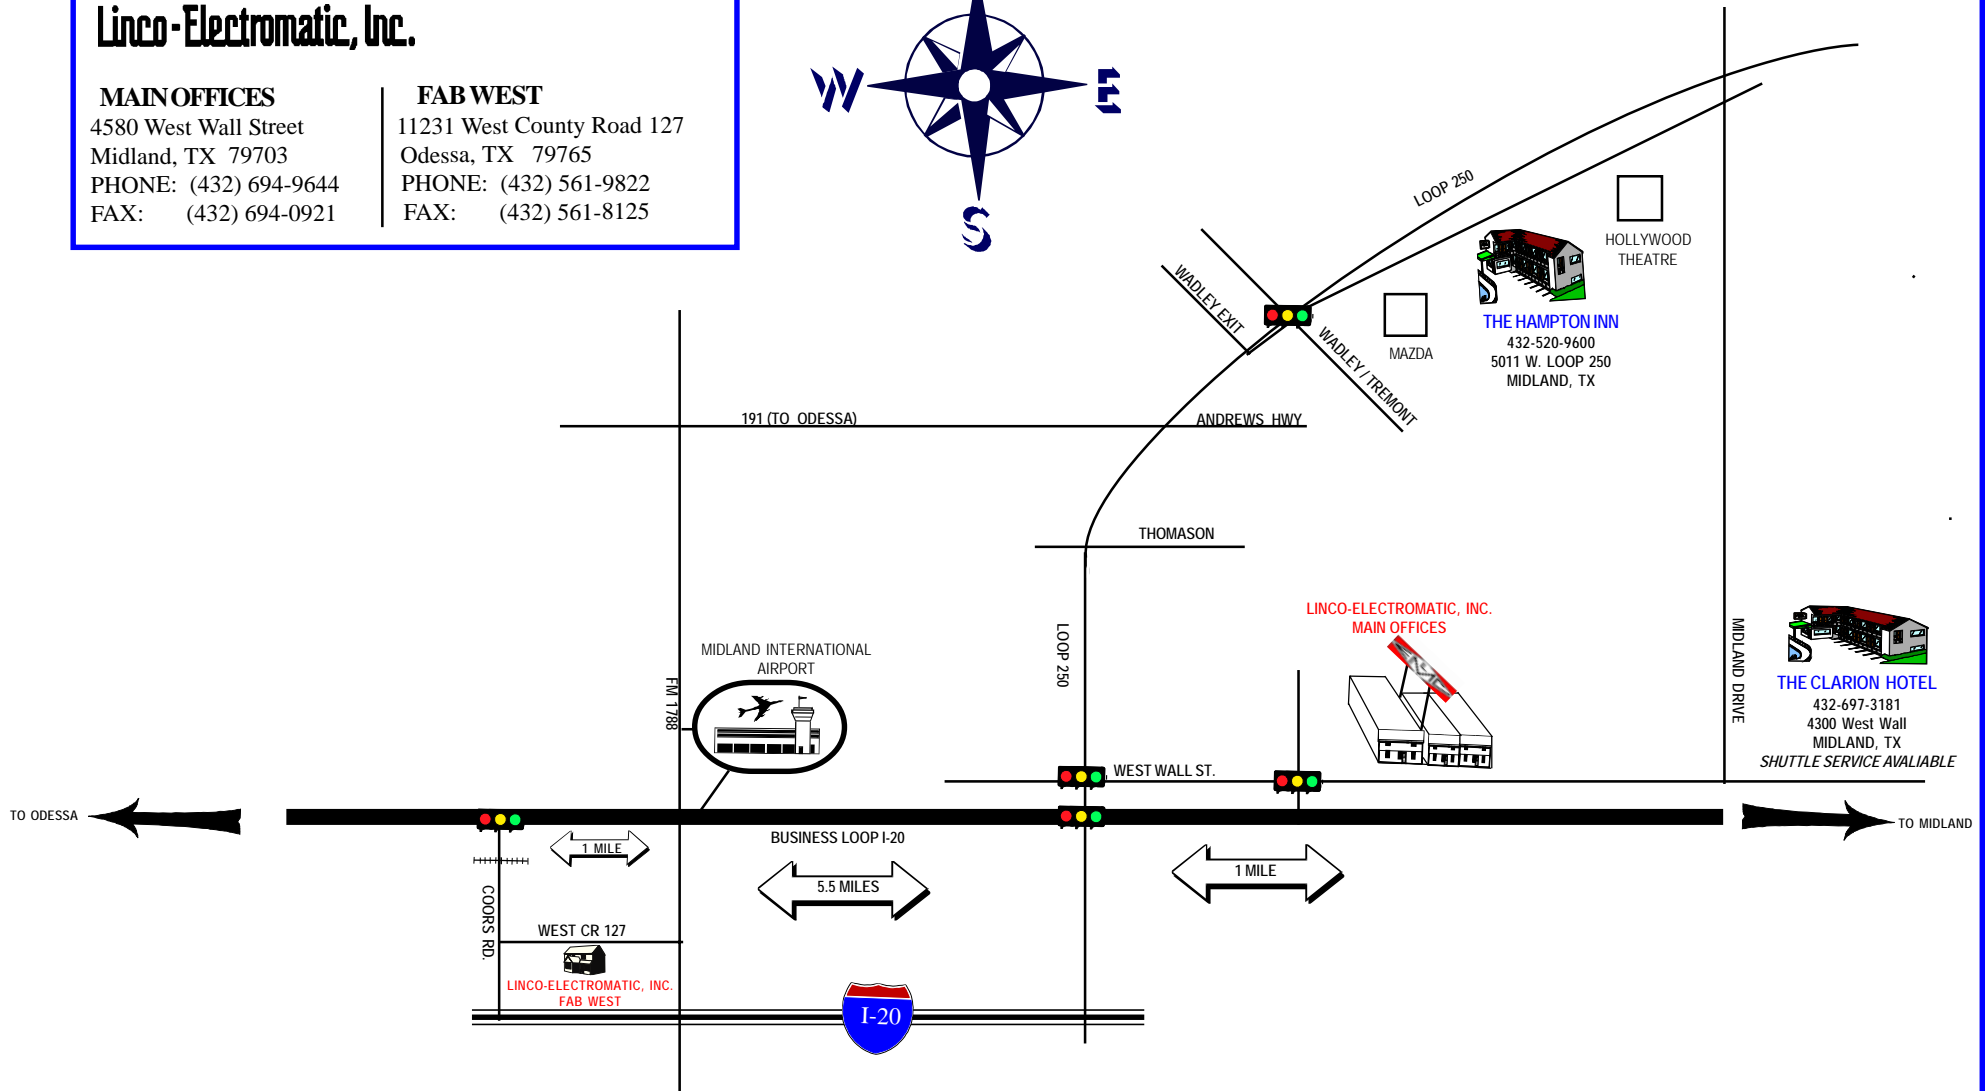

MAP OF AREA

Linco-Electromatic, Inc.

MAIN OFFICES

4580 West Wall Street
Midland, TX 79703
PHONE: (432) 694-9644
FAX: (432) 694-0921

FAB WEST

11231 West County Road 127
Odessa, TX 79765
PHONE: (432) 561-9822
FAX: (432) 561-8125